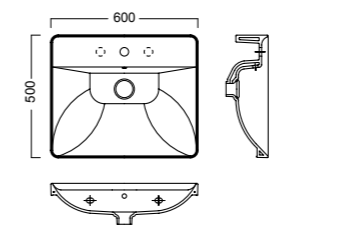

LAVABO 80, 60

washbasin 80, 60
waschbecken 80, 60
lavabo 80, 60
lavabo 80, 60
умывальник 80, 60

100

Y1EL

DISEGNO TECNICO TECHNICAL DESIGN

80

Y1EK

DISEGNO TECNICO TECHNICAL DESIGN

60

Y1EJ

DISEGNO TECNICO TECHNICAL DESIGN

INSTALLAZIONE INSTALLATION

sospeso
wall hung

su mobile
on a custom-made furniture

su mobile LE FIABE
on LE FIABE furniture

CANALGRANDE

design: Nilo Gioacchini

hatria